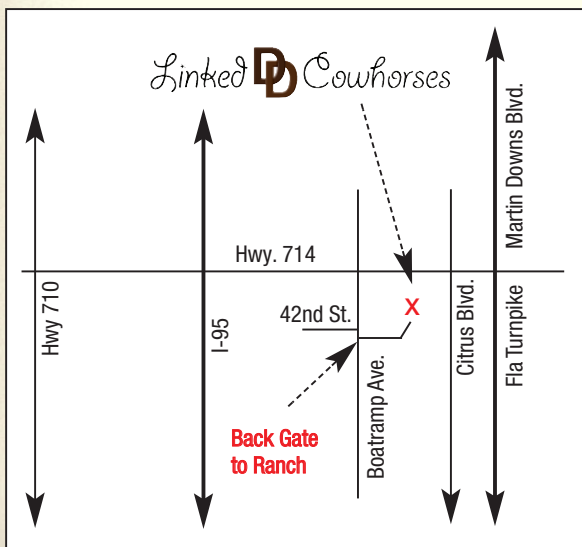

Saturday, March 4th

Palm City, Florida

★ Ranch Sorting -1pm Sharp ★

All Levels ALL DRAWS HC - \$45 entry - \$100 Added/10 teams

★ **Buckle to Hi-point rider in this class** (Excluding the producer)

#8 HC - \$40 entry - **\$100** Added/10 teams

#10 Beginner Ranch Hand

- \$30/sorter - \$20/gate **Trophy to 1st place sorter**

#4 HC - \$35 entry- **\$100** Added/10 teams

Masters HC - \$35 entry

Lunch will be available. Please do plan on joining us and eating here.

RSNC Sanctioned-special sanctioning: 7 ride limit, pick one draw one or draw all. For information and rules, please go to www.rsnc.us. All Classes 1 go top 10 to finals, 50% payback, 60 sec clock. Must be RSNC member to compete. Sign up for RSNC free membership for 2016-2017. 3\$ sanctioning fee added to each ride is included in entry fee. **Flyer is subject to change.** Western Attire Required: Cowboy hats or NO hats. Western Shirt. No T-shirts.

Please Use Boatramp Road Entrance

DEBBIE HENDRY

Home 772-781-4359

Cell 772-260-9502

ENTRANCE : 4181 Boatramp Rd., 1 Road West of Citrus Blvd. on Hwy 714